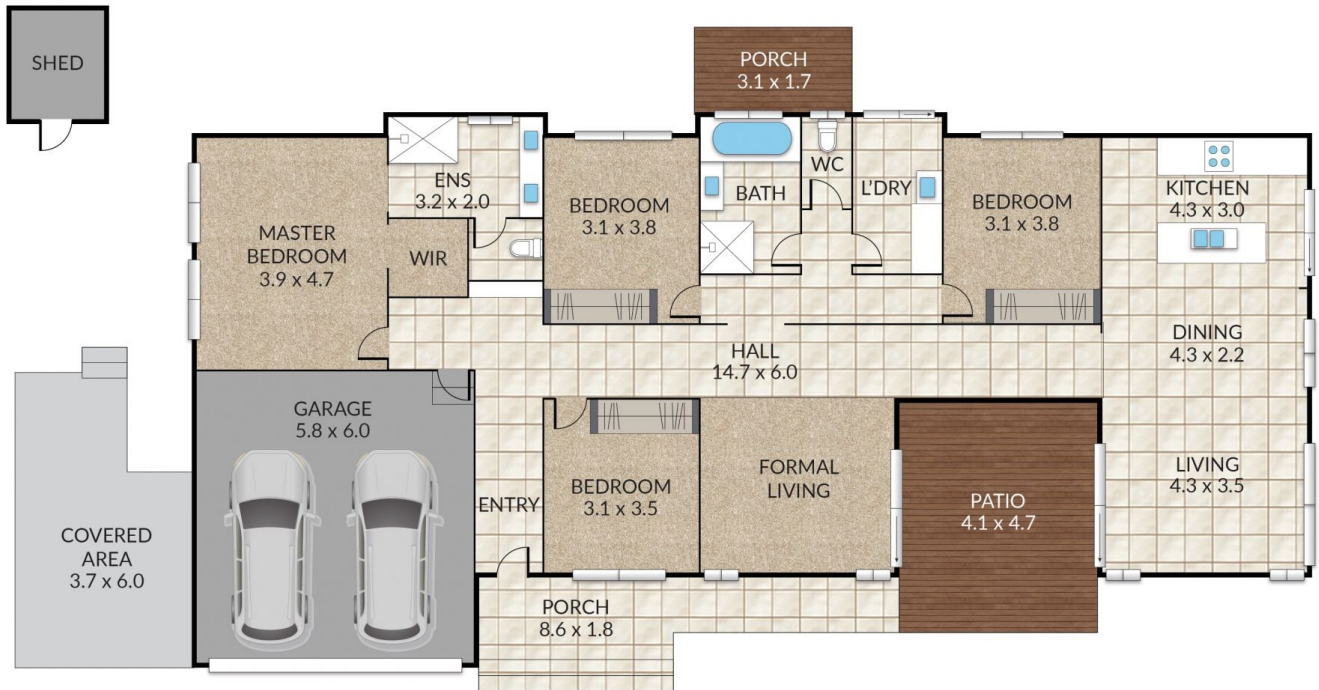

Internal 210.86m² External 55.83m² Total 266.69m²

13 Speckled Circuit, Springfield Lakes QLD

4 X  2 X  2 X 

NOTE: Every precaution has been taken to verify the accuracy of the above details. However, prospective purchasers are advised to make their own enquiries.